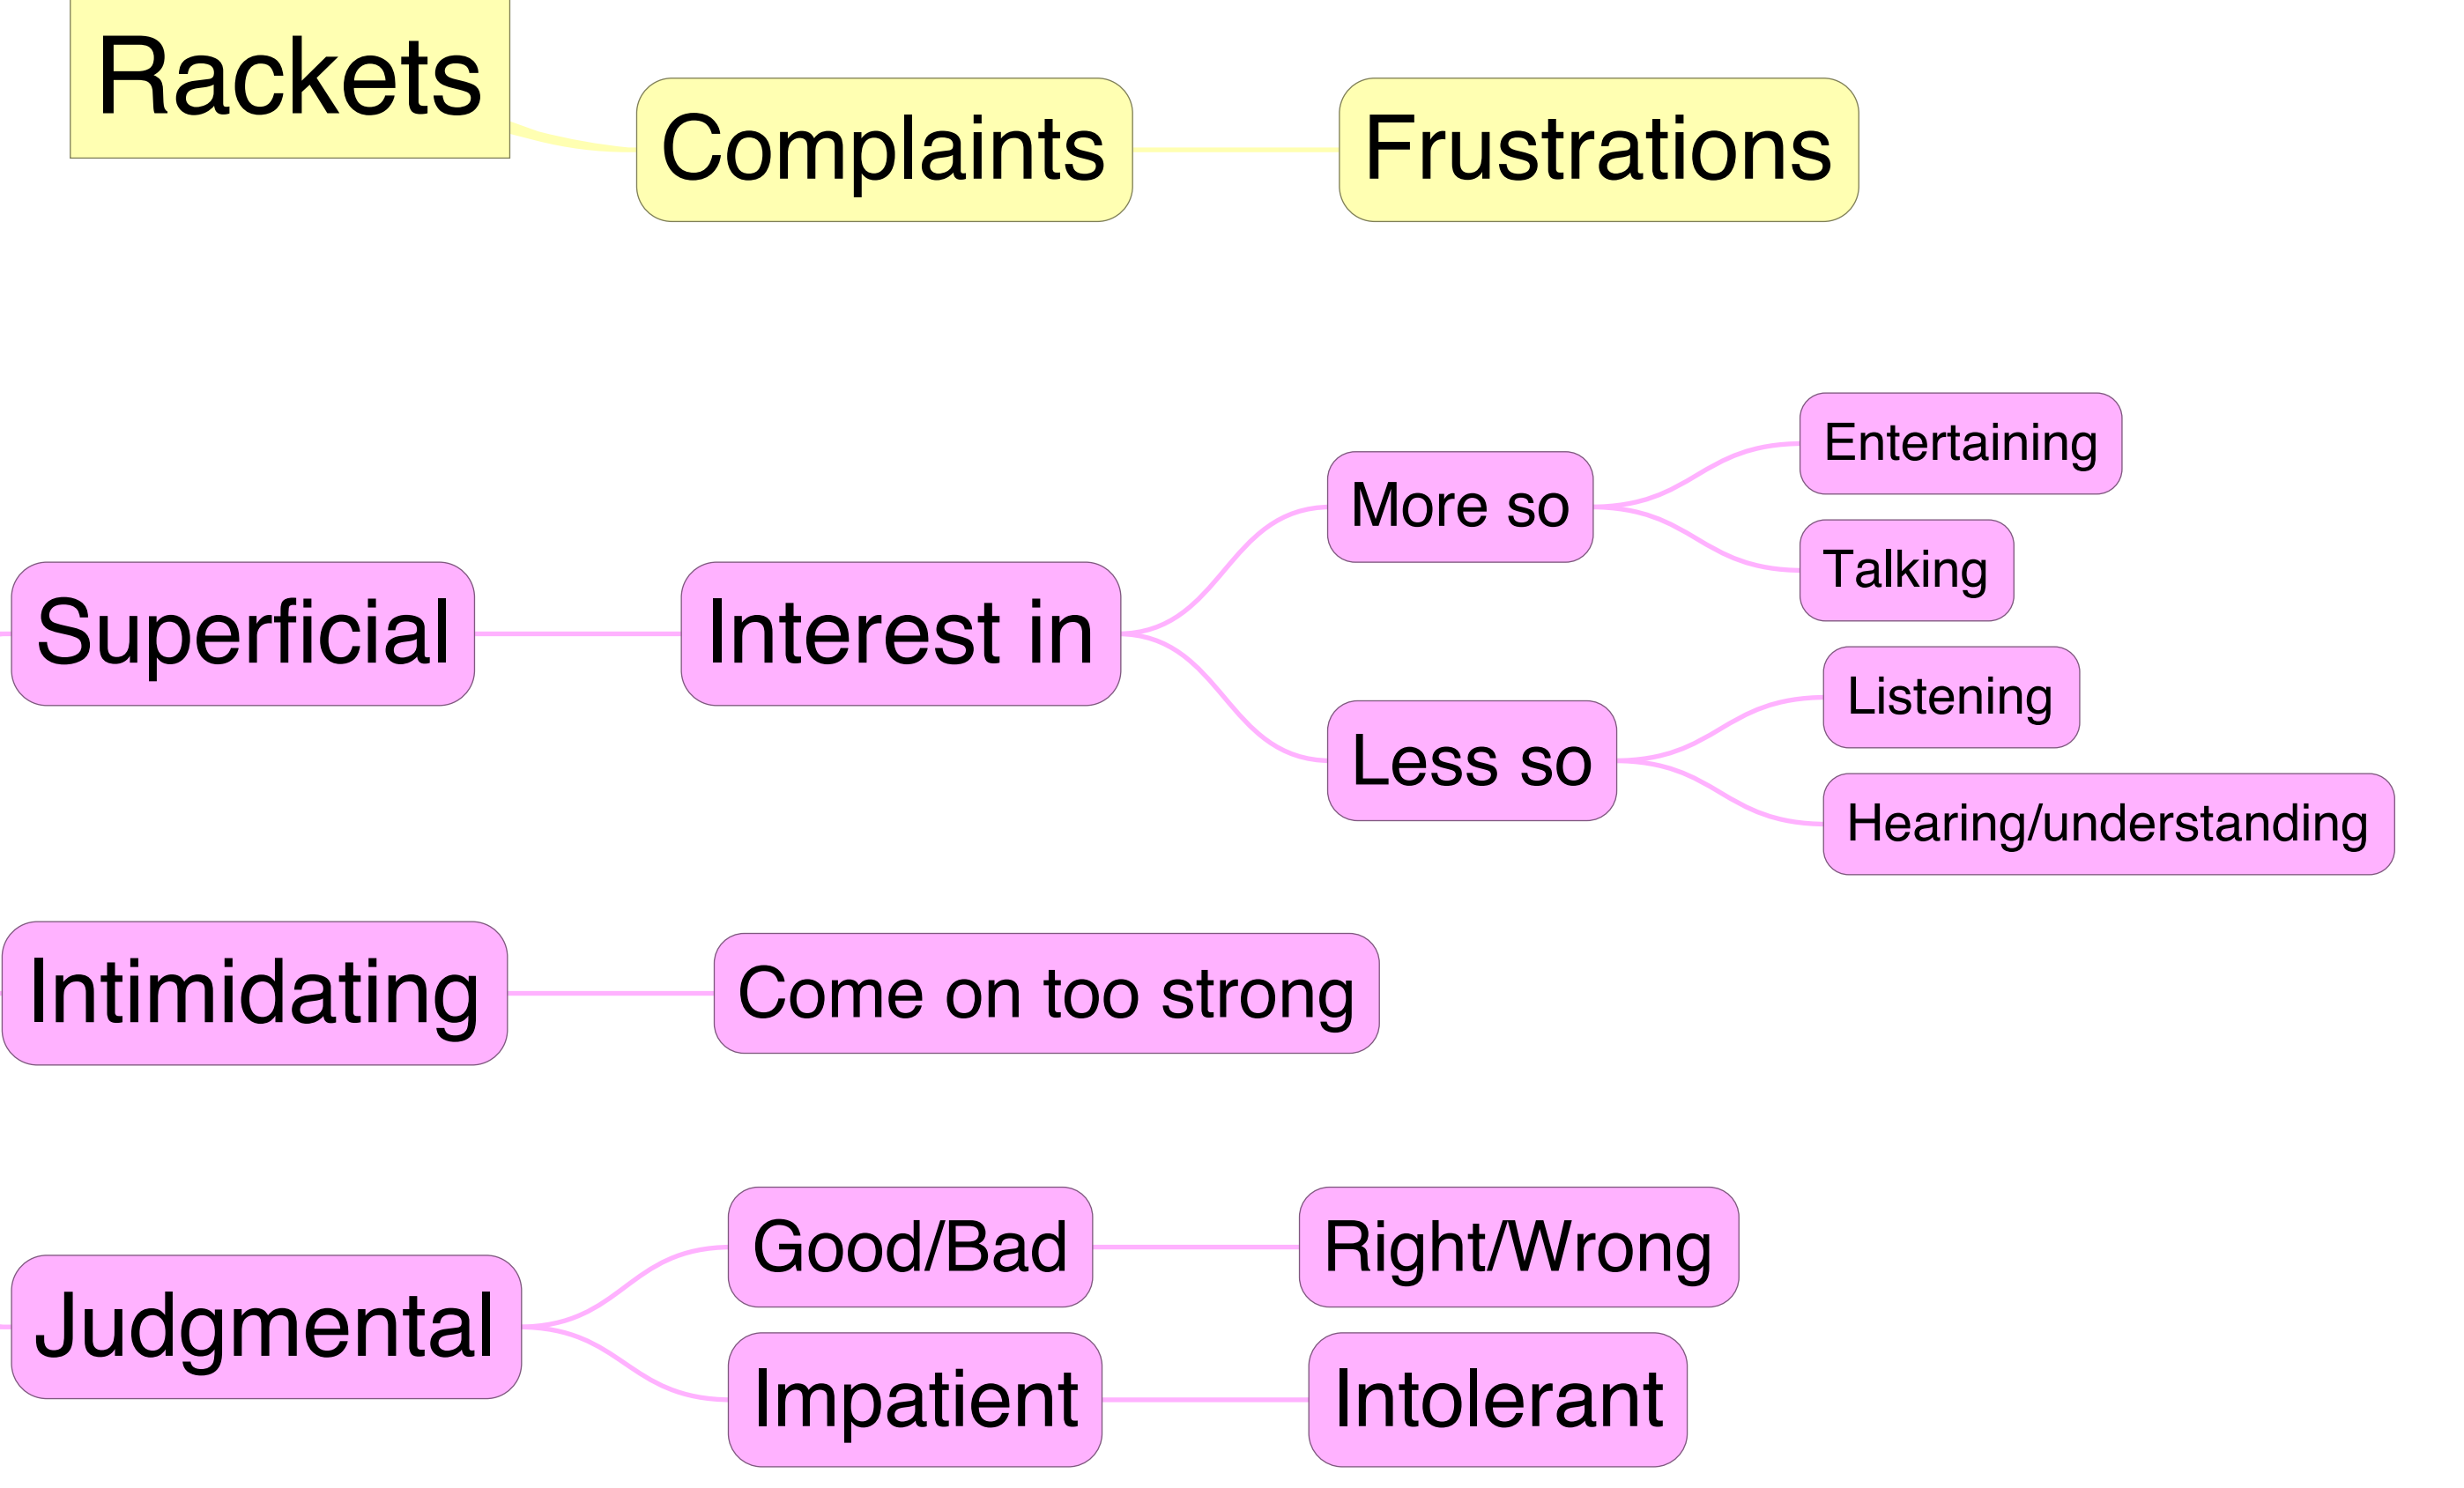

Strong Suits

Ways of Being

+

-

*Something is wrong here
'I'm not smart enough'*

**Age 3 - 7
(3-4)**

*I don't belong.
I'm not fitting in.*

**Age 8 - 14
(12)**

"I don't need you ... I don't need anyone"

*I'm on my own
(As a Burden)*

**Age 15 - 24
(23)**